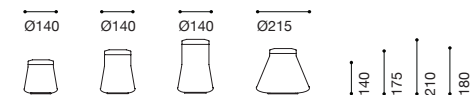

**Store
Est^d**

Design: 2010

Description: Storage containers

Dimensions:

Ø140mm × H140mm,

Ø140mm × H175mm,

Ø140mm × H210mm,

Ø215mm × H180mm

Notes: Artisan material and process,
variations occur

Materials: Matt and gloss glazed ceramic,
cork lid, silicone seal

Colours: Gloss grey with matt black base,
gloss natural white with matt white base,
gloss yellow with matt white base,
matt black with gloss black base